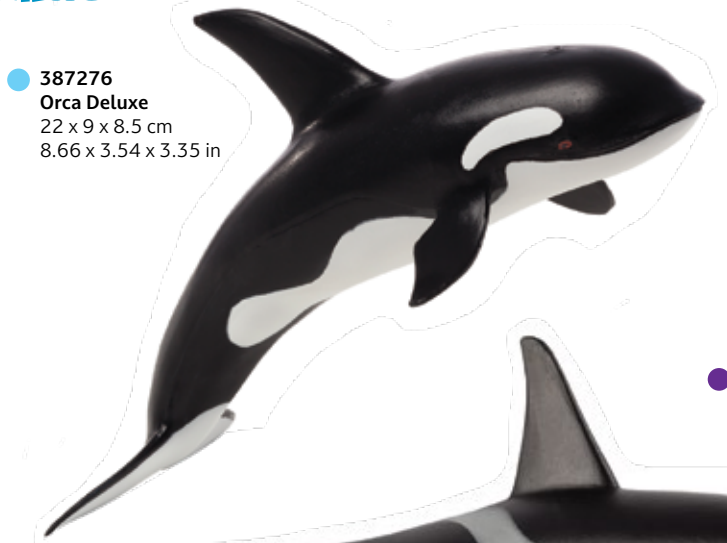

● 387114
Male Orca
21 x 8 x 8 cm
8.27 x 3.15 x 3.15 in

● 387276
Orca Deluxe
22 x 9 x 8.5 cm
8.66 x 3.54 x 3.35 in