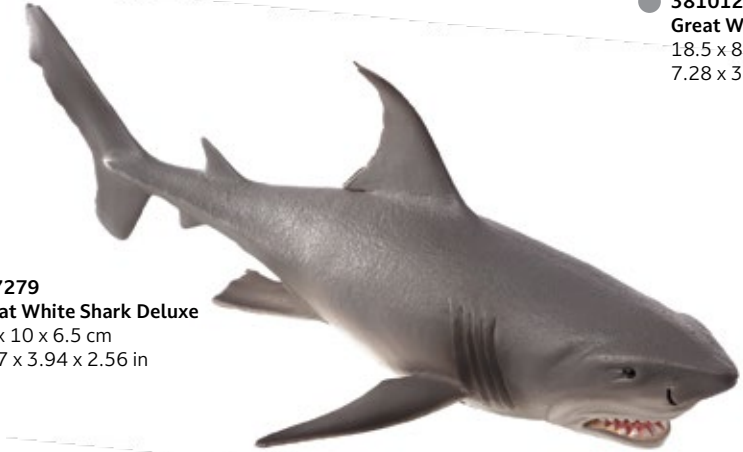

● 387279
Great White Shark Deluxe
20 x 10 x 6.5 cm
7.87 x 3.94 x 2.56 in