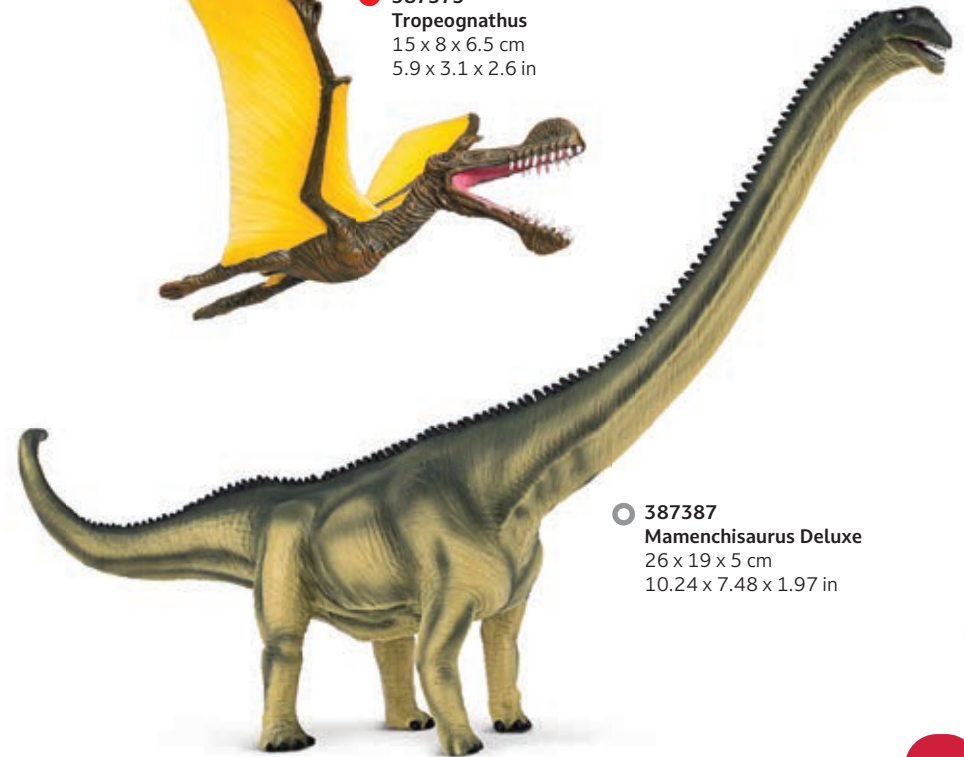

387375
Tropeognathus
15 x 8 x 6.5 cm
5.9 x 3.1 x 2.6 in

387387
Mamenchisaurus Deluxe
26 x 19 x 5 cm
10.24 x 7.48 x 1.97 in