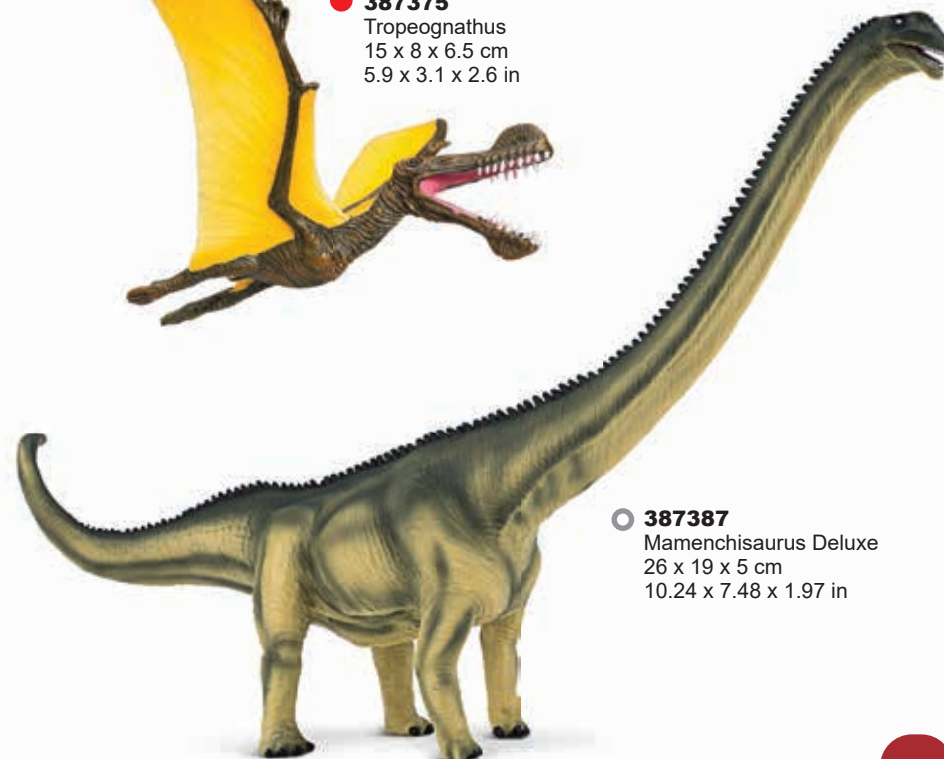

387375
Tropeognathus
15 x 8 x 6.5 cm
5.9 x 3.1 x 2.6 in

387387
Mamenchisaurus Deluxe
26 x 19 x 5 cm
10.24 x 7.48 x 1.97 in