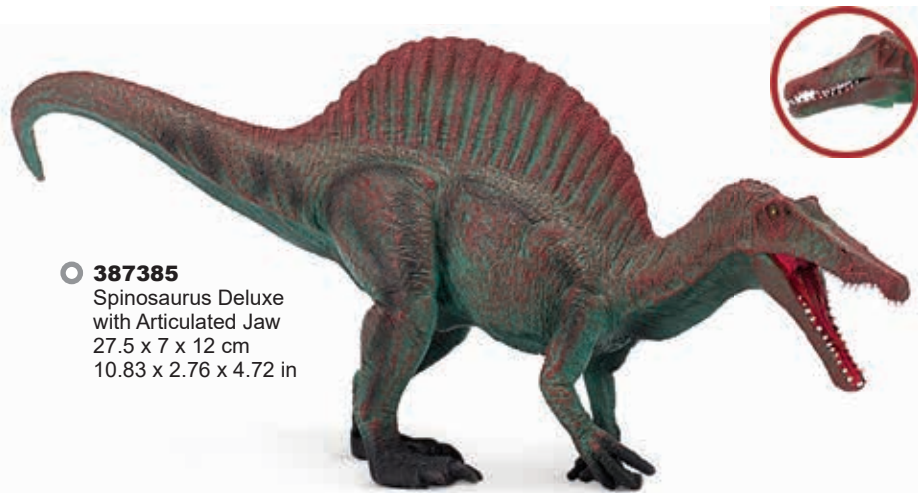

# PREHISTORIC LIFE

○ **381024**  
Mandschurosaurus Deluxe  
25 x 7 x 11 cm  
9.84 x 2.76 x 4.33 in

● **387233**  
Spinosaurus  
21 x 5.5 x 11 cm  
8.27 x 2.17 x 4.33 in

○ **387385**  
Spinosaurus Deluxe  
with Articulated Jaw  
27.5 x 7 x 12 cm  
10.83 x 2.76 x 4.72 in