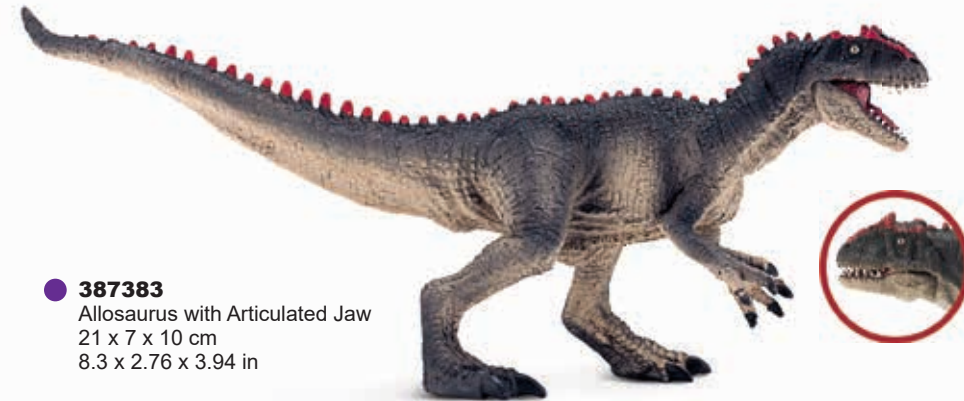

PREHISTORIC LIFE

● **387383**
Allosaurus with Articulated Jaw
21 x 7 x 10 cm
8.3 x 2.76 x 3.94 in