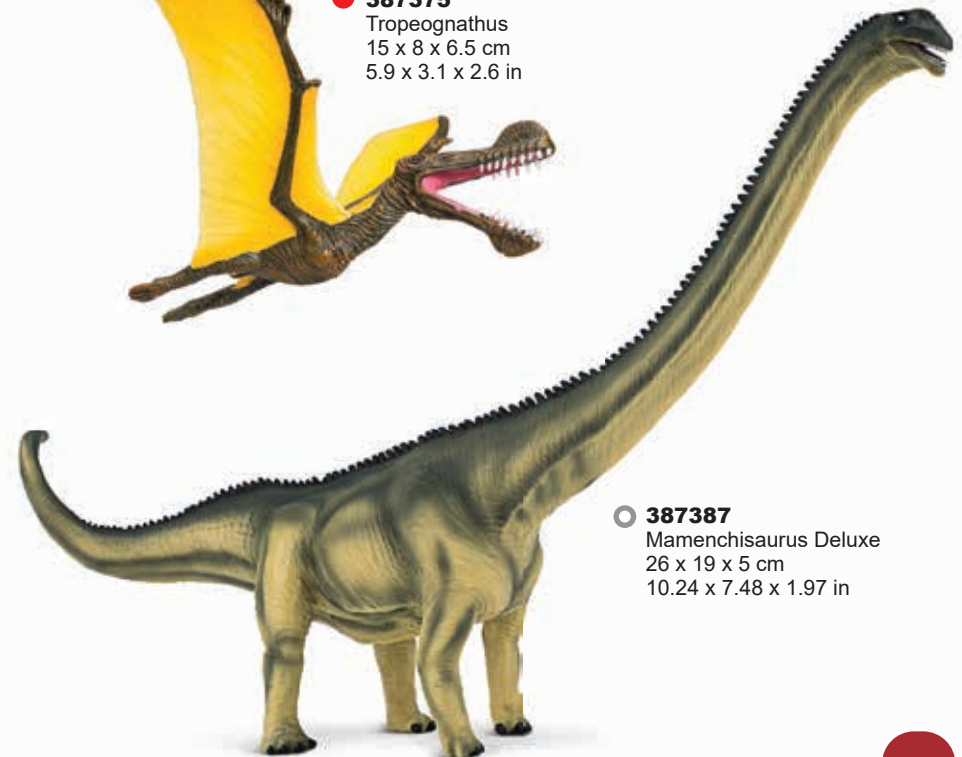

387375
Tropeognathus
15 x 8 x 6.5 cm
5.9 x 3.1 x 2.6 in

387387
Mamenchisaurus Deluxe
26 x 19 x 5 cm
10.24 x 7.48 x 1.97 in