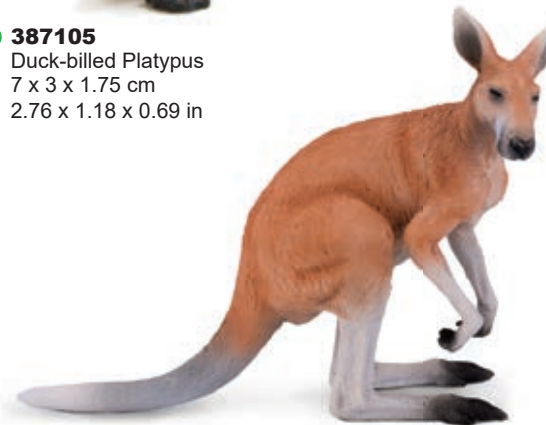

● **387272**  
Labrador Puppy  
6.25 x 2.75 x 3 cm  
2.46 x 1.08 x 1.18 in

● **387198**  
Golden Retriever  
10 x 3 x 7.25 cm  
3.94 x 1.18 x 2.85 in

# WILDLIFE

● **387105**  
Duck-billed Platypus  
7 x 3 x 1.75 cm  
2.76 x 1.18 x 0.69 in

● **381010**  
Kangaroo  
12.4 x 4.3 x 10 cm  
4.88 x 1.69 x 2.24 in

**NEW**

● **387105**  
Koala Bear  
6.5 x 3 x 5.75 cm  
2.56 x 1.18 x 2.26 in