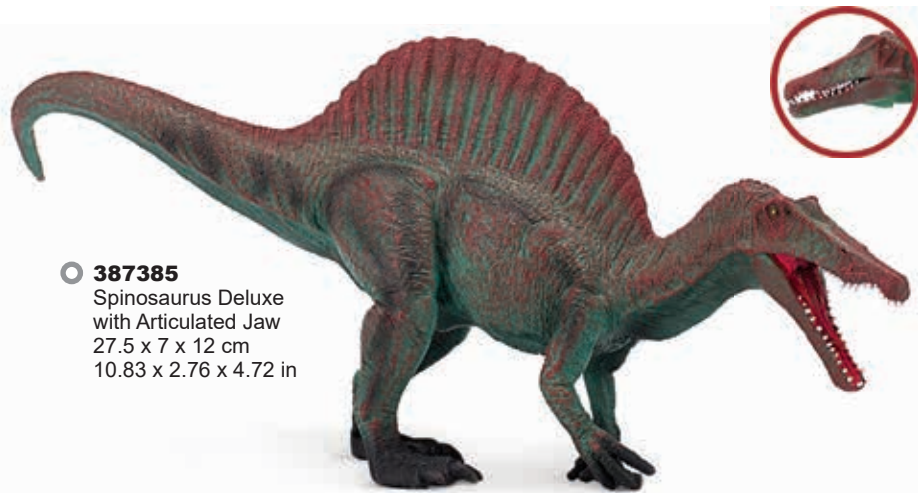

## PREHISTORIC LIFE

○ **381024**  
Mandschurosaurus Deluxe  
25 x 7 x 11 cm  
9.84 x 2.76 x 4.33 in

○ **387385**  
Spinosaurus Deluxe  
with Articulated Jaw  
27.5 x 7 x 12 cm  
10.83 x 2.76 x 4.72 in

● **381014**  
Baryonyx Deluxe  
25.5 x 6.8 x 7.8 cm  
10.04 x 2.68 x 3.07 in